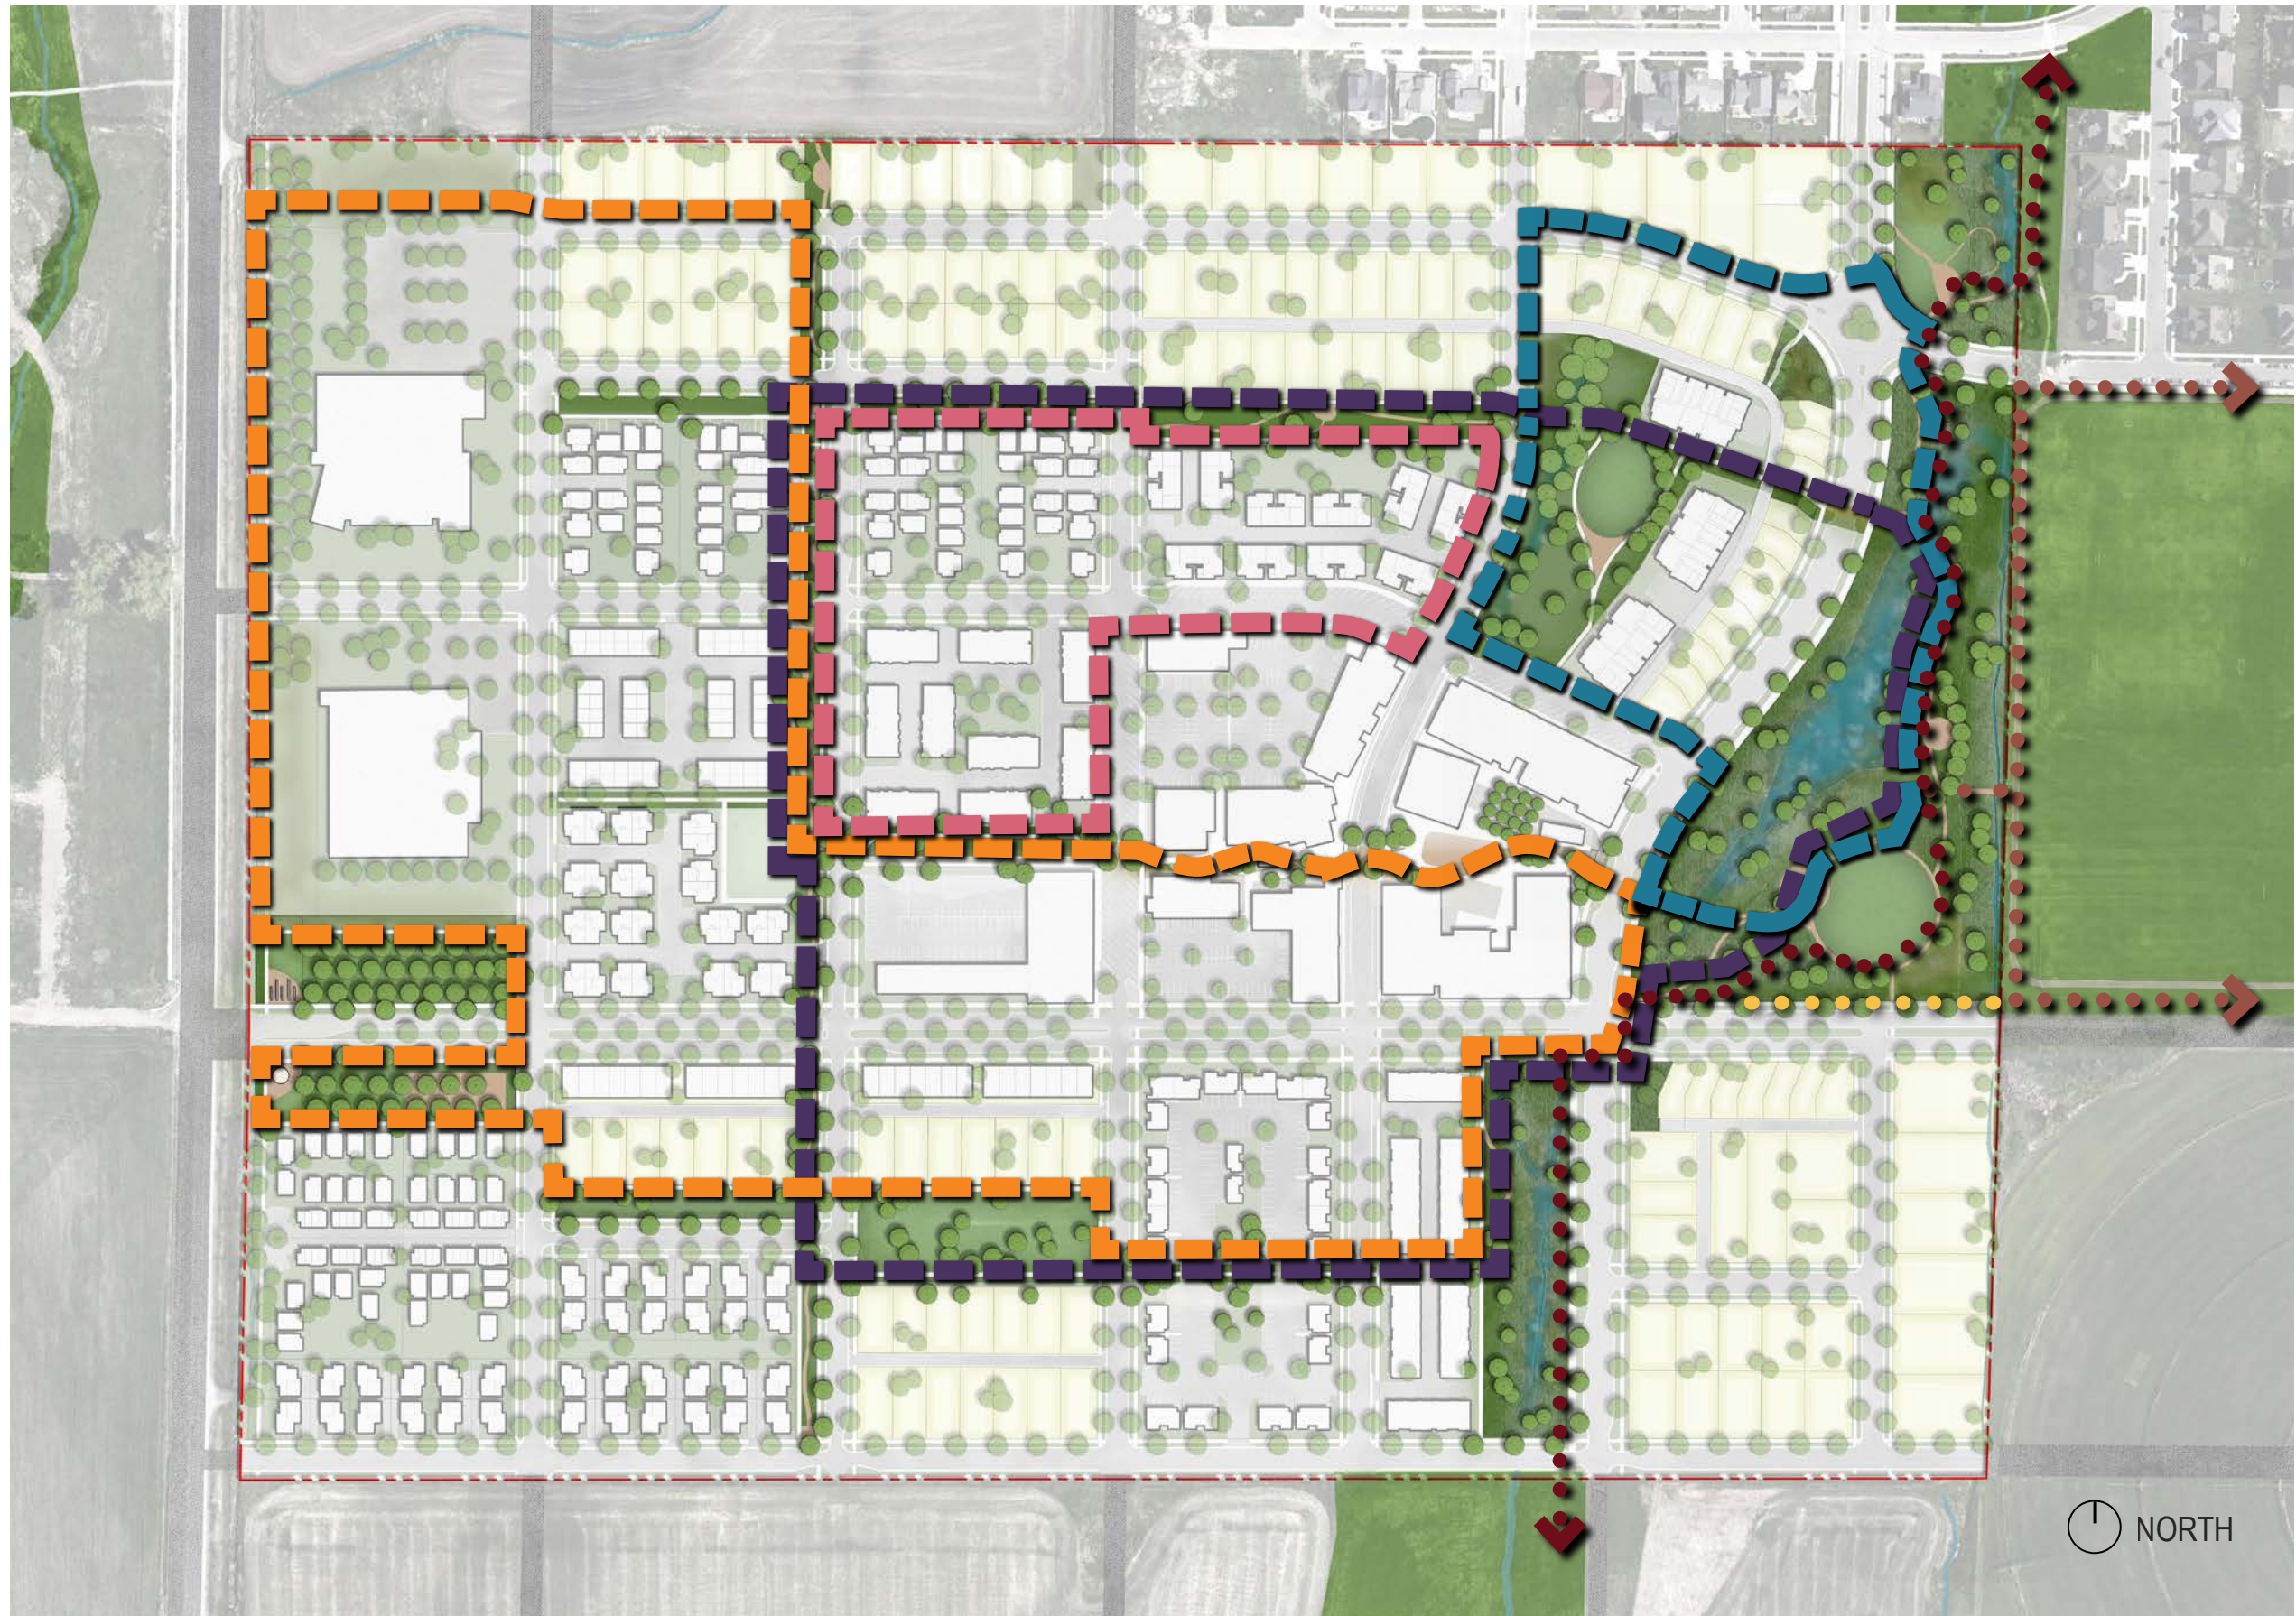

GROVE LOOP

1.5 MILES

MOSSY RUN LOOP

0.7 MILES

LUNCH BREAK LOOP

0.6 MILES

ADVENTURE LOOP

1.0 MILE

GALLIGATOR TRAIL EXTENSION

SACAJAWEA MIDDLE SCHOOL TRAILS

SACAJAWEA NORDIC CONNECTOR TRAIL

NEIGHBORHOOD TRAIL LOOPS & CONNECTIONS

DESIGN DRAFT - DRAWING FOR CONCEPTUAL PURPOSES ONLY.

Blackwood Groves

FITNESS LOOP
1.75 MILES

GALLIGATOR TRAIL EXTENSION

SACAJAWEA MIDDLE SCHOOL TRAILS

SACAJAWEA NORDIC CONNECTOR TRAIL

FITNESS STATION

FITNESS STATIONS & LOOPS

DESIGN DRAFT - DRAWING FOR CONCEPTUAL PURPOSES ONLY.

Blackwood Groves